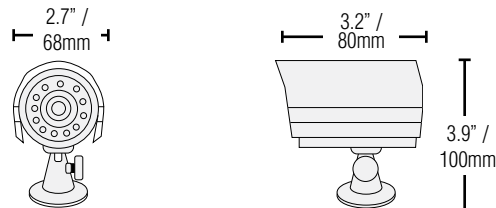

DIMENSIONS

CVC6994CL

www.lorexcctv.com

Lorex Technology Inc.

300 Alden Road, Markham,
Ontario L3R 4C1
Canada.

3700 Koppers Street
Baltimore, Maryland 21227,
USA.

©2008 Lorex Technology Inc.
As our product is subject to continuous improvement, Lorex Technology & subsidiaries reserve the right to modify product design, specifications & prices without notice and without incurring any obligation. E&OE

4-23052008