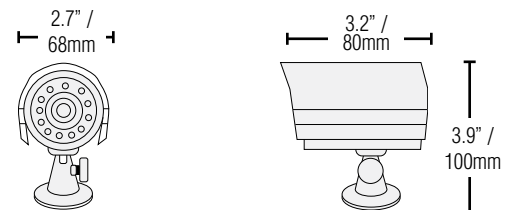

DIMENSIONS

CVC6994CL

www.lorexcctv.com

Lorex Technology Inc.

300 Alden Road, Markham,
Ontario L3R 4C1
Canada.

3700 Koppers Street
Baltimore, Maryland 21227,
USA.

©2008 Lorex Technology Inc.
As our product is subject to continuous improvement, Lorex Technology & subsidiaries reserve the right to modify product design, specifications & prices without notice and without incurring any obligation. E&OE

4-23052008